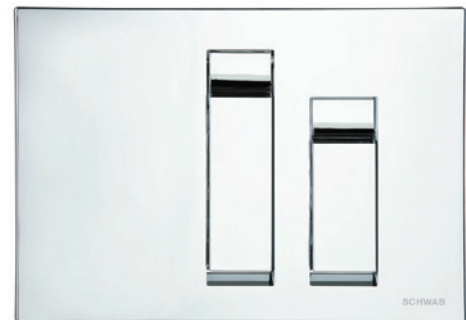

VIVO

Article number:
634678

EAN-Code:
3838912039316

Discover the ideal flushing plates for mechanical activation, available in a diverse array of designs, colors, materials, and shapes. Elevate your comfort and satisfaction with this curated selection, tailored to meet your unique preferences and needs.

INSTALLATION METHOD

For installation on concealed flushing cisterns

PROPERTIES

Material: high quality plastic

Dual flushing

Color: bright chrome

For 189 concealed cisterns

For 198 concealed cisterns

SPECIAL FEATURES

Easy installation and service

PRODUCT CONTAINS

Complete fixing material

PACKING

Carton: 4 Pcs

OTHER AVAILABLE OPTIONS: