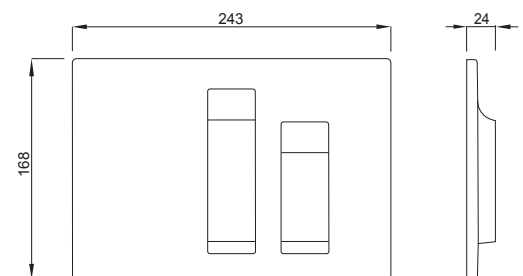

VIVO

Article number:
634678

EAN-Code:
3838912039316

Discover the ideal flushing plates for mechanical activation, available in a diverse array of designs, colors, materials, and shapes. Elevate your comfort and satisfaction with this curated selection, tailored to meet your unique preferences and needs.

INSTALLATION METHOD

For installation on concealed flushing cisterns

PROPERTIES

Material: high quality plastic

Dual flushing

Color: bright chrome

For 189 concealed cisterns

For 198 concealed cisterns

SPECIAL FEATURES

Easy installation and service

PRODUCT CONTAINS

Complete fixing material

PACKING

Carton: 4 Pcs

OTHER AVAILABLE OPTIONS: