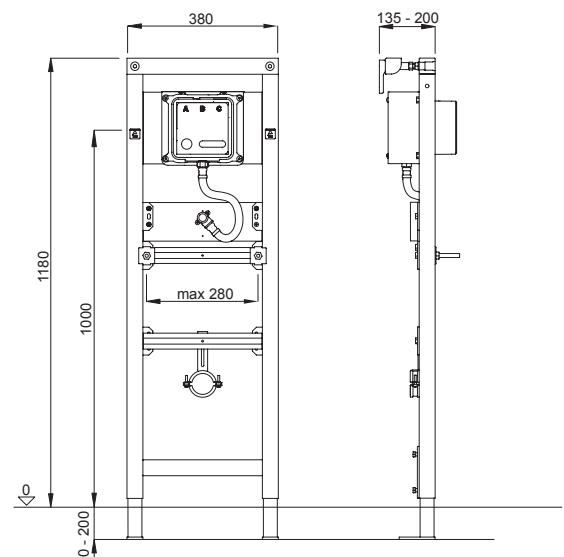

PROPERTIES

Supporting, blue powder coated urinal element, square profile 40x40 mm with pre-assembled in-wall mounted box

Pre-assembled, pre-shut-off solenoid valve and water connection

Pre-assembled wall brackets and adjustable feet (0-200 mm)

Height adjustable with wall disc and inlet fitting

Height adjustable and swiveling drain Ø 50 mm

SPECIAL FEATURES

Styrofoam raw construction protection and fixing material

Water connection G 1/2

Flushing pressure: 0,12-0,4 MPa

Flush volume: consistent 3 ± 1 L

PRODUCT CONTAINS

Fastening rod M8 (distance dimension up to 285 mm)

Complete installation and fixing materials

PACKING

Pallet: 28 Pcs

FLUSHING PLATES

UR STEEL SV