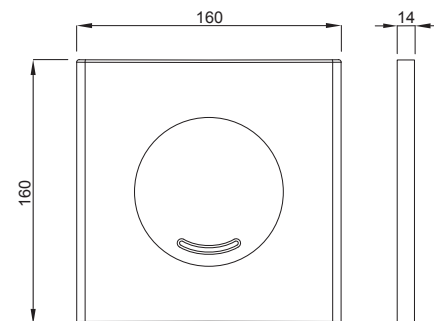

VERIA

Article number:
4060414531

EAN-Code:
8711778212916

Discover the ideal flushing plates for mechanical activation, available in a diverse array of designs, colors, materials, and shapes. Elevate your comfort and satisfaction with this curated selection, tailored to meet your unique preferences and needs.

INSTALLATION METHOD

For installation on concealed flushing cisterns

PROPERTIES

Material: high quality plastic

Start-Stop flushing

Color: matt chrome

For 380 concealed cisterns

For DUPLO UR element (Article number 8050452777)

SPECIAL FEATURES

Easy installation and service

PRODUCT CONTAINS

Complete fixing material

PACKING

Carton: 20 Pcs

OTHER AVAILABLE OPTIONS: