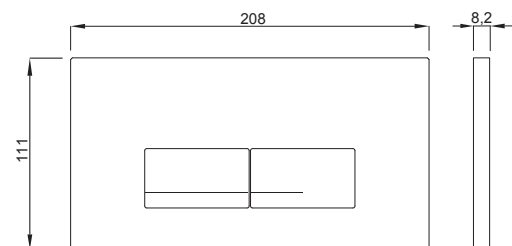

INSTALLATION METHOD

For installation on concealed flushing cisterns

PROPERTIES

Material: glass

Dual flushing

Color: white

For 387 concealed cisterns

SPECIAL FEATURES

Easy installation and service

For top or front flushing activation

Floating impression through shadow gap

PRODUCT CONTAINS

Complete fixing material

PACKING

Carton: 20 Pcs

OTHER AVAILABLE OPTIONS:

Black

TO BE USED WITH:

DUPLO WC 387
98 cm

DUPLO WC 387
FRONT 112 cm

DUPLO WC 387
FRONT 118 cm