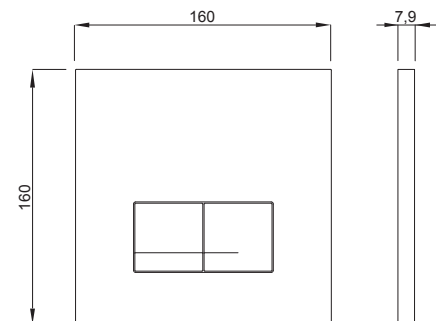

ARTE DUO ALU

Article number:
4060420138

EAN-Code:
8711778213357

Discover the ideal flushing plates for mechanical activation, available in a diverse array of designs, colors, materials, and shapes. Elevate your comfort and satisfaction with this curated selection, tailored to meet your unique preferences and needs.

INSTALLATION METHOD

For installation on concealed flushing cisterns

PROPERTIES

Material: aluminium

Dual flushing

Color: black

For 380 concealed cisterns

For 399 concealed cisterns

SPECIAL FEATURES

Easy installation and service

Floating impression through shadow gap

PRODUCT CONTAINS

Complete fixing material

PACKING

Carton: 20 Pcs

OTHER AVAILABLE OPTIONS: