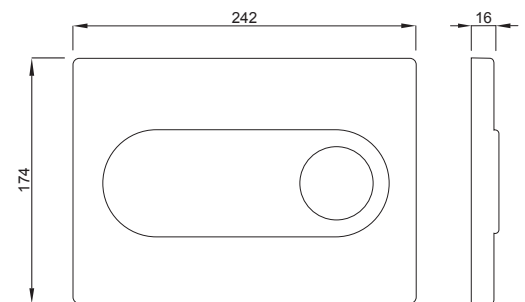

CIRCLE

Article number:
385302

EAN-Code:
3838912025524

Discover the ideal flushing plates for mechanical activation, available in a diverse array of designs, colors, materials, and shapes. Elevate your comfort and satisfaction with this curated selection, tailored to meet your unique preferences and needs.

INSTALLATION METHOD

For installation on concealed flushing cisterns

PROPERTIES

Material: high quality plastic

Dual flushing

Color: black

For 189 concealed cisterns

For 198 concealed cisterns

SPECIAL FEATURES

Easy installation and service

PRODUCT CONTAINS

Complete fixing material

PACKING

Carton: 4 Pcs

OTHER AVAILABLE OPTIONS: