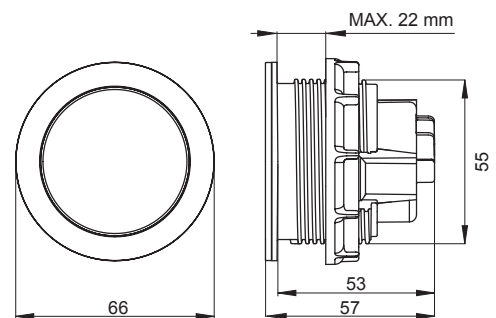

INSTALLATION METHOD

Pneumatic remote release suitable for 380 WC elements

Only to be used in combination with ITEA STEEL flushing plate

PROPERTIES

Material: stainless steel

PRODUCT CONTAINS

Air hose: approx. 2 meters

PACKING

Carton: 16 Pcs

TO BE USED WITH:

ITEA STEEL FLUSHING PLATE

(Art. No. 4060404001)