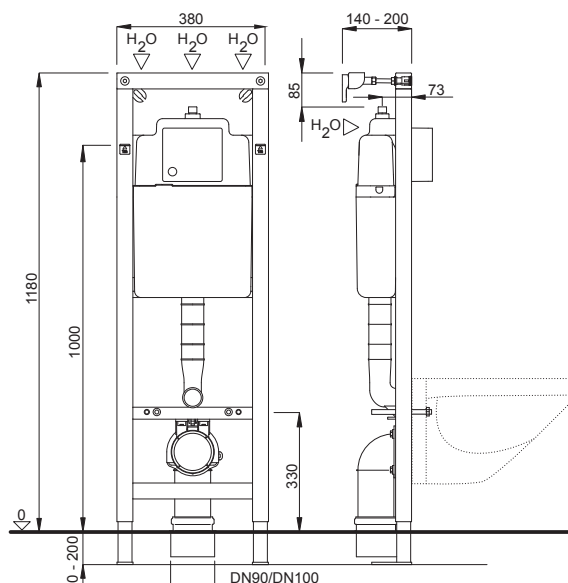

DUPLO WC 380

Article number:

4060452701

EAN-Code:

8711778213777

An exceptionally narrow concealed cistern, measuring only 38 cm in width. It boasts a vast array of flushing plates in available in diverse designs, colors, and materials with various flushing activation options, including mechanical, pneumatic, or electronic, offering limitless combinations and possibilities.

INSTALLATION METHOD

Installation in prefabricated walls, pre-wall installation in dry walls, universal installation into solid walls

PROPERTIES

Supporting, blue powder coated WC element, square profile 40x40 mm with pre-assembled 380 UP concealed cistern

Frontal flushing, for start-stop (6 L) or dual flushing (3/6 L)

Flush volume adjustable between 6 and 7.5 L

Pre-assembled wall brackets and adjustable feet (0-200 mm)

Water connection possibility on two positions

Fully insulated against condensation

SPECIAL FEATURES

Quiet hydraulic fill valve (Noise class 1 ISO 3822)

Depth adjustable drain elbow (+/-20 mm)

PRODUCT CONTAINS

Concealed cistern equipped with pre-installed stop valve – top middle

Water connection G 1/2

PE drain elbow Ø 90 mm with seal

Eccentric PE adapter Ø 90 / 110 mm with seal

Complete installation and fixing materials

PACKING

Pallet: 28 Pcs