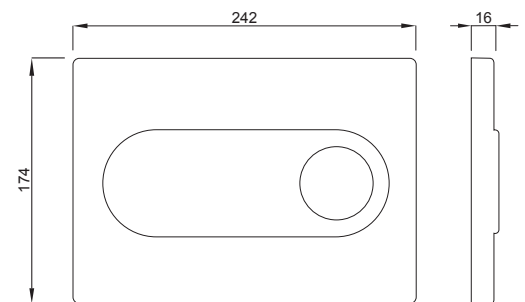

CIRCLE

Article number:
12316

EAN-Code:
3838912027610

Discover the ideal flushing plates for mechanical activation, available in a diverse array of designs, colors, materials, and shapes. Elevate your comfort and satisfaction with this curated selection, tailored to meet your unique preferences and needs.

INSTALLATION METHOD

For installation on concealed flushing cisterns

PROPERTIES

Material: wood

Dual flushing

Color: zebrano

For 189 concealed cisterns

For 198 concealed cisterns

SPECIAL FEATURES

Easy installation and service

PRODUCT CONTAINS

Complete fixing material

PACKING

Carton: 4 Pcs

OTHER AVAILABLE OPTIONS: