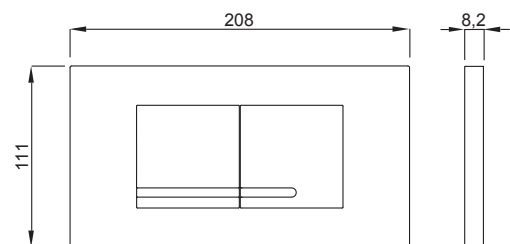

GAIOS DUO

Article number:
4060418701

EAN-Code:
8711778213197

Discover the ideal flushing plates for mechanical activation, available in a diverse array of designs, colors, materials, and shapes. Elevate your comfort and satisfaction with this curated selection, tailored to meet your unique preferences and needs.

INSTALLATION METHOD

For installation on concealed flushing cisterns

PROPERTIES

Material: high quality plastic

Dual flushing

Color: white

For 387 concealed cisterns

SPECIAL FEATURES

Easy installation and service

For top or front flushing activation

PRODUCT CONTAINS

Complete fixing material

PACKING

Carton: 20 Pcs

OTHER AVAILABLE OPTIONS: