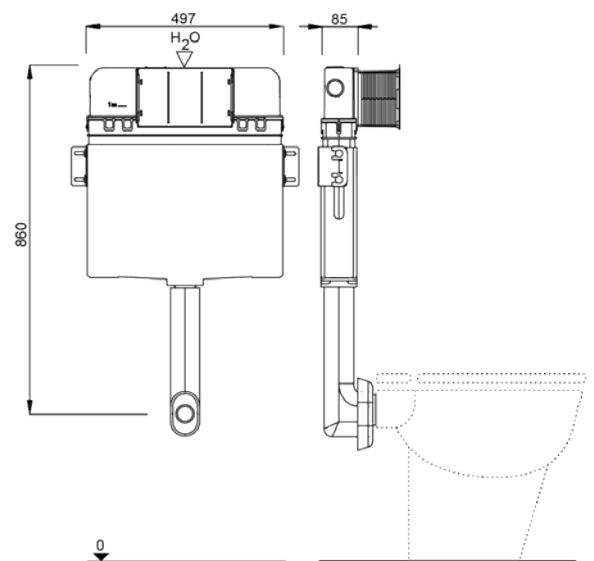

UP 199

Article number:

T02-0130-0250

EAN-Code:

8681282615087

An exceptionally slim concealed cistern, ideal for locations with limited installation depth requirements. It offers a diverse selection of flushing plates, providing you with a multitude of combination possibilities.

INSTALLATION METHOD

Pre-wall installation or installation into a solid wall

PROPERTIES

UP 199 concealed cistern

Frontal flushing, for dual flushing (3/6 L)

Flush volume adjustable (large flush 4-7 L, small flush 2-3 L)

Water connection - top center

Fully insulated against condensation

SPECIAL FEATURES

Quiet mechanical fill valve (Noise class 1 ISO 3822)

PRODUCT CONTAINS

Concealed cistern equipped with pre-installed stop valve – top center

Water connection G 1/2

Flush pipe L=300 mm

Plaster net

Complete installation and fixing material

PACKING

Pallet: 30 Pcs