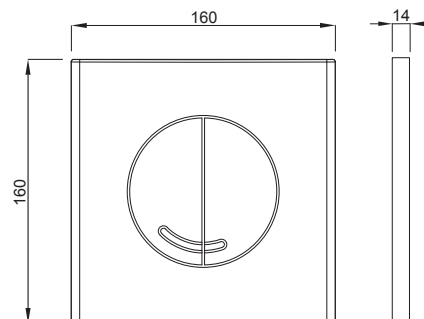

VERIA DUO

Article number:

4060414651

EAN-Code:

8711778212978

Discover the ideal flushing plates for mechanical activation, available in a diverse array of designs, colors, materials, and shapes. Elevate your comfort and satisfaction with this curated selection, tailored to meet your unique preferences and needs.

INSTALLATION METHOD

For installation on concealed flushing cisterns

PROPERTIES

Material: high quality plastic

Dual flushing

Color: bright chrome

For 380 concealed cisterns

For 399 concealed cisterns

SPECIAL FEATURES

Easy installation and service

PRODUCT CONTAINS

Complete fixing material

PACKING

Carton: 20 Pcs

OTHER AVAILABLE OPTIONS: