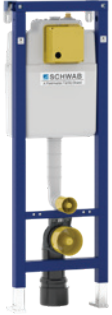

### PROPERTIES

Material: high quality plastic

Dual flushing

Color: bright chrome

For 380 concealed cisterns

For 399 concealed cisterns

## TO BE USED WITH:

DUPLO WC 380  
PREMIUM

DUPLO WC 380

DUPLO WC 380  
4/2 lit.

DUPLO WC 380  
6 lit.

DUPLO WC 380  
CORNER

DUPLO WC 380 IN.CON.  
16x2 112cm

XS WC 380 SSF