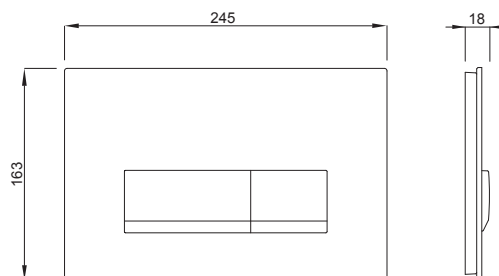

MAGNUS GLASS

Article number:

P54-0003-0250

EAN-Code:

8681282682447

Discover the ideal flushing plates for mechanical activation, available in a diverse array of designs, colors, materials, and shapes. Elevate your comfort and satisfaction with this curated selection, tailored to meet your unique preferences and needs.

INSTALLATION METHOD

For installation on concealed flushing cisterns

PROPERTIES

Material: glass

Dual flushing

Color: white

For 199 concealed cisterns

SPECIAL FEATURES

Easy installation and service

PRODUCT CONTAINS

Complete fixing material

PACKING

Carton: 10 Pcs

OTHER AVAILABLE OPTIONS: