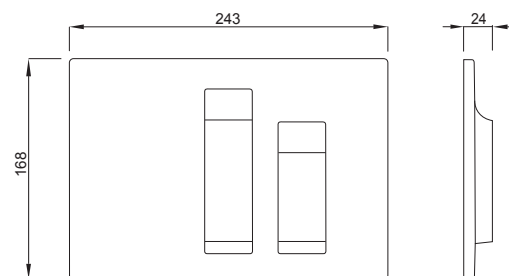

VIVO

Article number:

634672

EAN-Code:

3838912039217

Discover the ideal flushing plates for mechanical activation, available in a diverse array of designs, colors, materials, and shapes. Elevate your comfort and satisfaction with this curated selection, tailored to meet your unique preferences and needs.

INSTALLATION METHOD

For installation on concealed flushing cisterns

PROPERTIES

Material: high quality plastic

Dual flushing

Color: white

For 189 concealed cisterns

For 198 concealed cisterns

SPECIAL FEATURES

Easy installation and service

PRODUCT CONTAINS

Complete fixing material

PACKING

Carton: 4 Pcs

OTHER AVAILABLE OPTIONS: