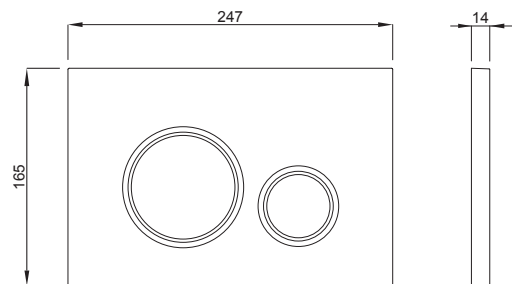

VELA

Article number:

P47-0235-0250

EAN-Code:

8681282653324

Discover the ideal flushing plates for mechanical activation, available in a diverse array of designs, colors, materials, and shapes. Elevate your comfort and satisfaction with this curated selection, tailored to meet your unique preferences and needs.

INSTALLATION METHOD

For installation on concealed flushing cisterns

PROPERTIES

Material: high quality plastic

Dual flushing

Color: matt black + gold ring

For 199 concealed cisterns

SPECIAL FEATURES

Easy installation and service

PRODUCT CONTAINS

Complete fixing material

PACKING

Carton: 10 Pcs

OTHER AVAILABLE OPTIONS: