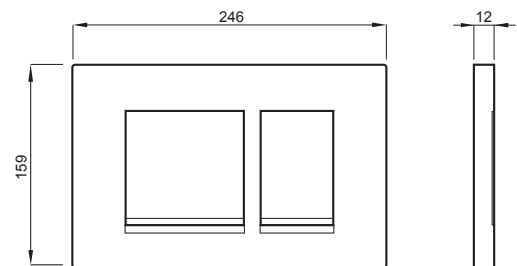

CERES

Article number:
P67-0131-0400

EAN-Code:
8681282657926

Discover the ideal flushing plates for mechanical activation, available in a diverse array of designs, colors, materials, and shapes. Elevate your comfort and satisfaction with this curated selection, tailored to meet your unique preferences and needs.

INSTALLATION METHOD

For installation on concealed flushing cisterns

PROPERTIES

Material: high quality plastic

Dual flushing

Color: matt white

For 199 concealed cisterns

SPECIAL FEATURES

Easy installation and service

PRODUCT CONTAINS

Complete fixing material

PACKING

Carton: 10 Pcs

OTHER AVAILABLE OPTIONS: