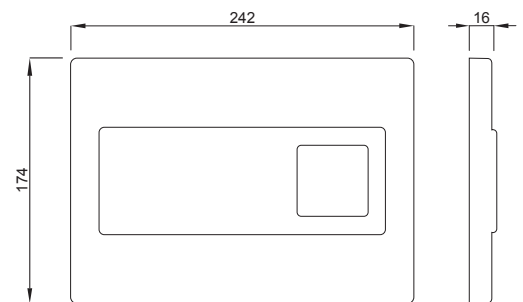

CARO

Article number:
256718

EAN-Code:
3838912027108

Discover the ideal flushing plates for mechanical activation, available in a diverse array of designs, colors, materials, and shapes. Elevate your comfort and satisfaction with this curated selection, tailored to meet your unique preferences and needs.

INSTALLATION METHOD

For installation on concealed flushing cisterns

PROPERTIES

Material: wood

Dual flushing

Color: zebrano

For 189 concealed cisterns

For 198 concealed cisterns

SPECIAL FEATURES

Easy installation and service

PRODUCT CONTAINS

Complete fixing material

PACKING

Carton: 4 Pcs

OTHER AVAILABLE OPTIONS: