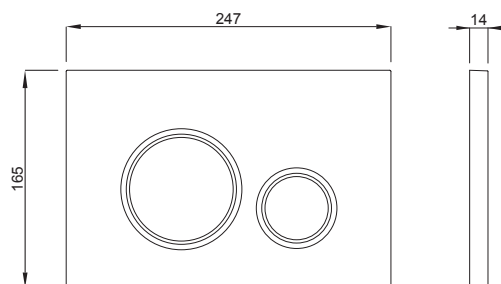

VELA

Article number:

P47-0130-0253

EAN-Code:

8681282677009

Discover the ideal flushing plates for mechanical activation, available in a diverse array of designs, colors, materials, and shapes. Elevate your comfort and satisfaction with this curated selection, tailored to meet your unique preferences and needs.

INSTALLATION METHOD

For installation on concealed flushing cisterns

PROPERTIES

Material: high quality plastic

Dual flushing

Color: white

For 199 concealed cisterns

SPECIAL FEATURES

Easy installation and service

PRODUCT CONTAINS

Complete fixing material

PACKING

Carton: 10 Pcs

OTHER AVAILABLE OPTIONS: