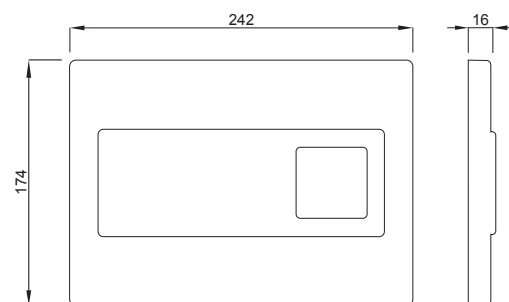

CARO

Article number:

12400

EAN-Code:

3838912027023

Discover the ideal flushing plates for mechanical activation, available in a diverse array of designs, colors, materials, and shapes. Elevate your comfort and satisfaction with this curated selection, tailored to meet your unique preferences and needs.

INSTALLATION METHOD

For installation on concealed flushing cisterns

PROPERTIES

Material: wood

Dual flushing

Color: wenge

For 189 concealed cisterns

For 198 concealed cisterns

SPECIAL FEATURES

Easy installation and service

PRODUCT CONTAINS

Complete fixing material

PACKING

Carton: 4 Pcs

OTHER AVAILABLE OPTIONS: