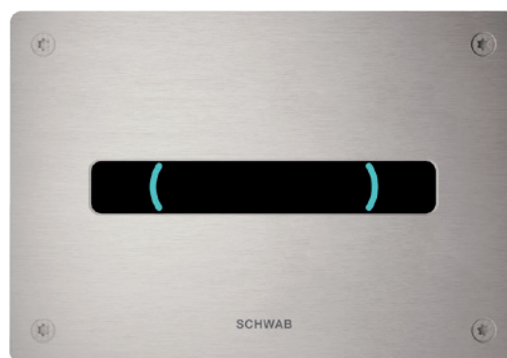

NEA STEEL VB

Article number:

4060419655

EAN-Code:

8711778213456

Experience convenient and hygienic flushing through advanced electronics. Just wave your hand in front of the flushing plate and the technology seamlessly takes control, ensuring fully automatic flushing. It's not just aesthetically pleasing on the outside; it's intelligent on the inside. Additionally, with a dedicated mobile phone or tablet application, users can effortlessly adjust the settings of the flushing plate.

INSTALLATION METHOD

For installation on concealed flushing cisterns

PROPERTIES

Hygienic non-contact flushing with infrared technology

Material: stainless steel

Start-Stop flushing

For 380 concealed cisterns

SPECIAL FEATURES

Easy installation and service

Suitable for (semi) public areas

Interchangeable window

Fixation with 4 torx screws

Setting options via SCHWAB Tronic app

PRODUCT CONTAINS

Complete fixing material

Included lifting unit with servo motor

Excluded power supply

PACKING

Carton: 12 Pcs

OTHER AVAILABLE OPTIONS: