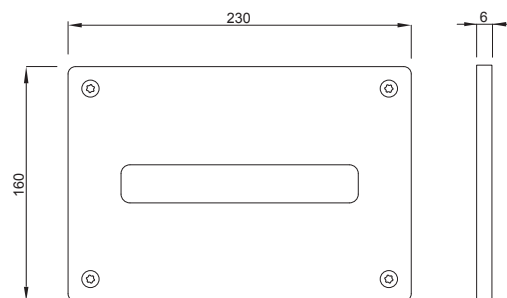

NEA STEEL VB

Article number:

4060419655

EAN-Code:

8711778213456

Experience convenient and hygienic flushing through advanced electronics. Just wave your hand in front of the flushing plate and the technology seamlessly takes control, ensuring fully automatic flushing. It's not just aesthetically pleasing on the outside; it's intelligent on the inside. Additionally, with a dedicated mobile phone or tablet application, users can effortlessly adjust the settings of the flushing plate.

INSTALLATION METHOD

For installation on concealed flushing cisterns

PROPERTIES

Hygienic non-contact flushing with infrared technology

Material: stainless steel

Start-Stop flushing

For 380 concealed cisterns

SPECIAL FEATURES

Easy installation and service

Suitable for (semi) public areas

Interchangeable window

Fixation with 4 torx screws

Setting options via SCHWAB Tronic app

PRODUCT CONTAINS

Complete fixing material

Included lifting unit with servo motor

Excluded power supply

PACKING

Carton: 12 Pcs

OTHER AVAILABLE OPTIONS: