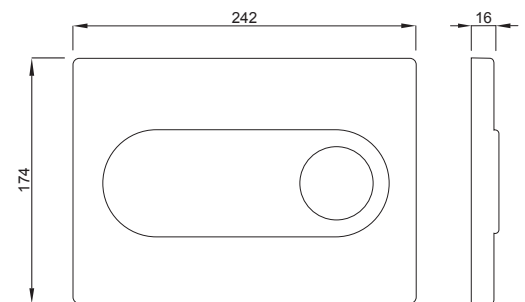

CIRCLE

Article number:
256721

EAN-Code:
3838912027603

Discover the ideal flushing plates for mechanical activation, available in a diverse array of designs, colors, materials, and shapes. Elevate your comfort and satisfaction with this curated selection, tailored to meet your unique preferences and needs.

INSTALLATION METHOD

For installation on concealed flushing cisterns

PROPERTIES

Material: wood

Dual flushing

Color: wenge

For 189 concealed cisterns

For 198 concealed cisterns

SPECIAL FEATURES

Easy installation and service

PRODUCT CONTAINS

Complete fixing material

PACKING

Carton: 4 Pcs

OTHER AVAILABLE OPTIONS: