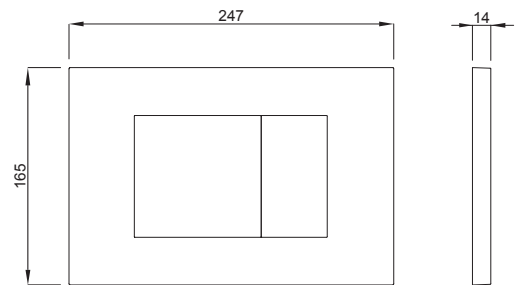

METIS

Article number:

P41-0130-0250

EAN-Code:

8681282608706

Discover the ideal flushing plates for mechanical activation, available in a diverse array of designs, colors, materials, and shapes. Elevate your comfort and satisfaction with this curated selection, tailored to meet your unique preferences and needs.

INSTALLATION METHOD

For installation on concealed flushing cisterns

PROPERTIES

Material: high quality plastic

Dual flushing

Color: white

For 199 concealed cisterns

SPECIAL FEATURES

Easy installation and service

PRODUCT CONTAINS

Complete fixing material

PACKING

Carton: 10 Pcs

OTHER AVAILABLE OPTIONS: