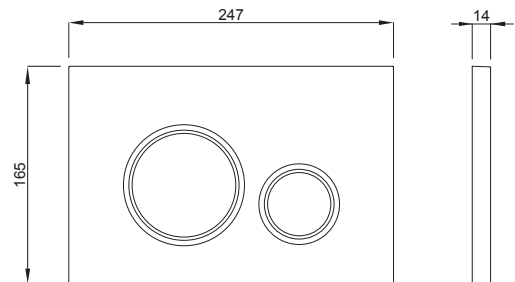

VELA

Article number:

P47-0140-0250

EAN-Code:

8681282656219

Discover the ideal flushing plates for mechanical activation, available in a diverse array of designs, colors, materials, and shapes. Elevate your comfort and satisfaction with this curated selection, tailored to meet your unique preferences and needs.

INSTALLATION METHOD

For installation on concealed flushing cisterns

PROPERTIES

Material: high quality plastic

Dual flushing

Color: gold

For 199 concealed cisterns

SPECIAL FEATURES

Easy installation and service

PRODUCT CONTAINS

Complete fixing material

PACKING

Carton: 10 Pcs

OTHER AVAILABLE OPTIONS: