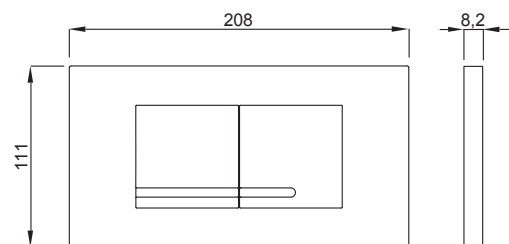

GAIOS DUO

Article number:
4060418751

EAN-Code:
8711778213210

Discover the ideal flushing plates for mechanical activation, available in a diverse array of designs, colors, materials, and shapes. Elevate your comfort and satisfaction with this curated selection, tailored to meet your unique preferences and needs.

INSTALLATION METHOD

For installation on concealed flushing cisterns

PROPERTIES

Material: high quality plastic

Dual flushing

Color: bright chrome

For 387 concealed cisterns

SPECIAL FEATURES

Easy installation and service

For top or front flushing activation

PRODUCT CONTAINS

Complete fixing material

PACKING

Carton: 20 Pcs

OTHER AVAILABLE OPTIONS: