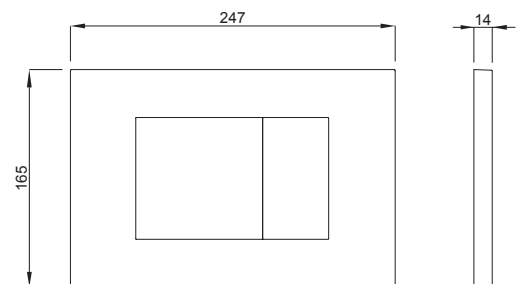

METIS

Article number:

P41-0120-0250

EAN-Code:

8681282608652

Discover the ideal flushing plates for mechanical activation, available in a diverse array of designs, colors, materials, and shapes. Elevate your comfort and satisfaction with this curated selection, tailored to meet your unique preferences and needs.

INSTALLATION METHOD

For installation on concealed flushing cisterns

PROPERTIES

Material: high quality plastic

Dual flushing

Color: bright chrome

For 199 concealed cisterns

SPECIAL FEATURES

Easy installation and service

PRODUCT CONTAINS

Complete fixing material

PACKING

Carton: 10 Pcs

OTHER AVAILABLE OPTIONS: