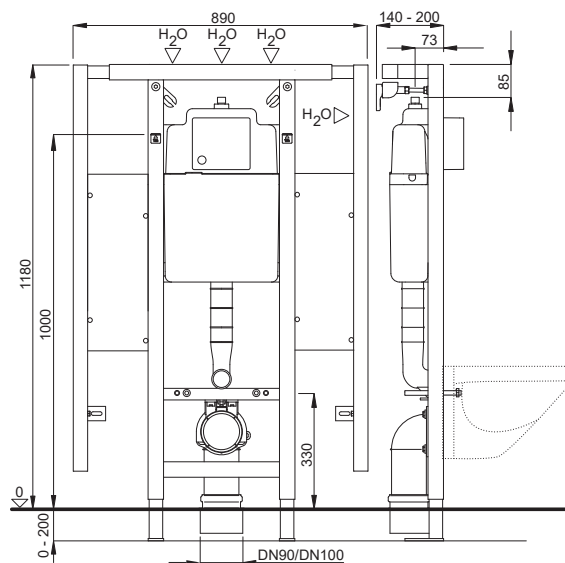

DUPLO WC 380 L SP

Article number:

4060452737

EAN-Code:

8711778213869

An exceptionally narrow concealed cistern, which enables different solutions for special requirements, also installation of supporting handles. It boasts a vast array of flushing plates in available in diverse designs, colors, and materials with various flushing activation options, including mechanical, pneumatic, or electronic, offering limitless combinations and possibilities.

INSTALLATION METHOD

For pre-wall installation

PROPERTIES

Supporting, blue powder coated WC element, square profile 40x40 mm with pre-assembled 380 UP concealed cistern

Frontal flushing, for start-stop (6 L) or dual flushing (3/6 L)

Side profiles with multiple bonded waterproof wooden plates for supporting handholds

Depth adjustable drain elbow (+/-20 mm)

PRODUCT CONTAINS

Concealed cistern equipped with pre-installed stop valve – top middle

Water connection G 1/2

PE drain elbow Ø 90 mm with seal

Eccentric PE adapter Ø 90 / 110 mm with seal

Complete installation and fixing materials

PACKING

Pallet: 14 Pcs

FLUSHING PLATES

NEA