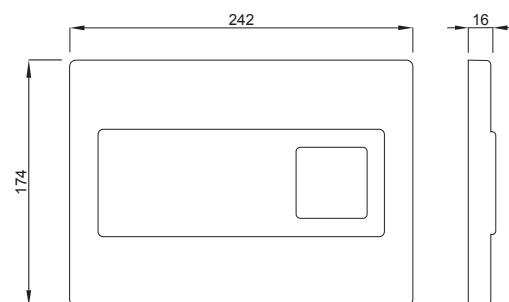

CARO

Article number:

4810

EAN-Code:

3838912027429

Discover the ideal flushing plates for mechanical activation, available in a diverse array of designs, colors, materials, and shapes. Elevate your comfort and satisfaction with this curated selection, tailored to meet your unique preferences and needs.

INSTALLATION METHOD

For installation on concealed flushing cisterns

PROPERTIES

Material: glass

Dual flushing

Color: black

For 189 concealed cisterns

For 198 concealed cisterns

SPECIAL FEATURES

Easy installation and service

PRODUCT CONTAINS

Complete fixing material

PACKING

Carton: 4 Pcs

OTHER AVAILABLE OPTIONS: