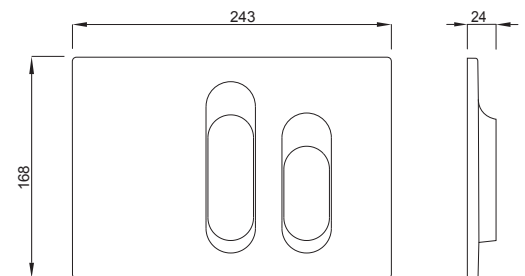

DURA

Article number:
634691

EAN-Code:
3838912039422

Discover the ideal flushing plates for mechanical activation, available in a diverse array of designs, colors, materials, and shapes. Elevate your comfort and satisfaction with this curated selection, tailored to meet your unique preferences and needs.

INSTALLATION METHOD

For installation on concealed flushing cisterns

PROPERTIES

Material: high quality plastic

Dual flushing

Color: matt chrome

For 189 concealed cisterns

For 198 concealed cisterns

SPECIAL FEATURES

Easy installation and service

PRODUCT CONTAINS

Complete fixing material

PACKING

Carton: 4 Pcs

OTHER AVAILABLE OPTIONS: